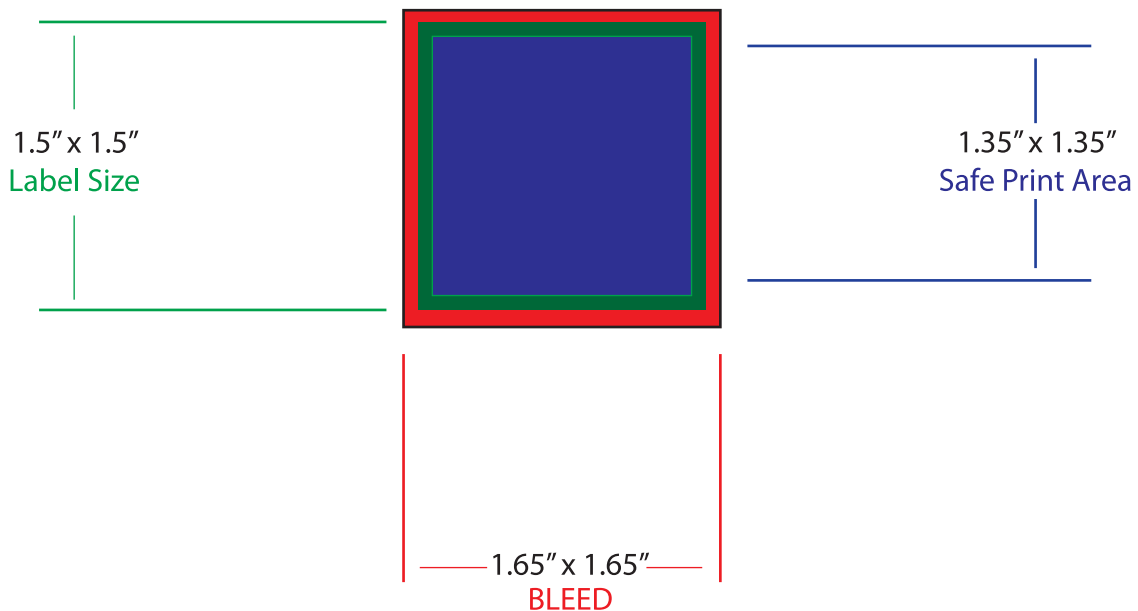

- 1.) Make sure to use CMYK not RGB Color Mode
- 2.) Please make file 300 dpi.
- 3.) Please Flatten any Layers.
- 4.) Be Sure to convert all Text to Outlines
- 5.) Keep all Important Copy within the "Safe Print Area"
- 6.) If using a Bleed (Non White Background), Extend to 1.65" x 1.65"